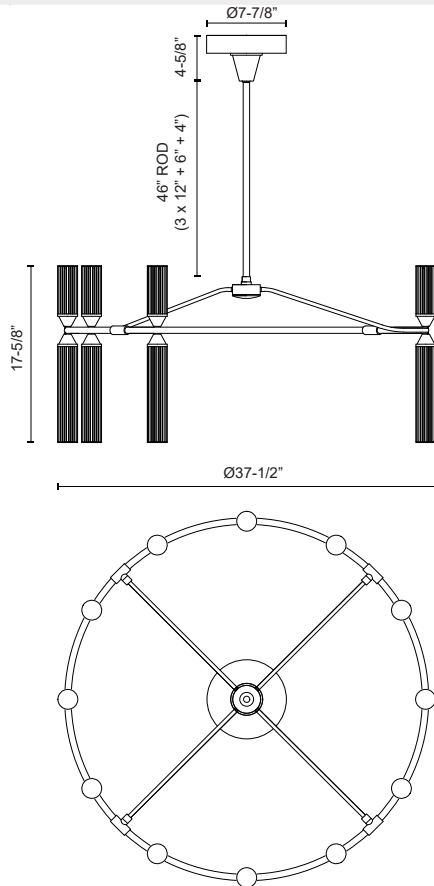

EDWIN CH348038

FIXTURE DIMENSIONS	D37-1/2" x H17-5/8"
LIGHT SOURCE	LED with DC Driver
WATTAGE	118W
TOTAL LUMENS	8640lm
DELIVERED LUMENS	7450lm*
VOLTAGE	120V
COLOR TEMPERATURE	3000K
CRI (RA)	90CRI
DIMMABLE	Yes, TRIAC or ELV Dimmer (Not Included)
GLASS DETAILS	Frosted Ribbed Glass
MATERIAL	Steel
ROD LENGTH	46" Max (3x12" + 1x6" + 1x4")
WIRE LENGTH	144"
MINIMUM HANG HEIGHT	26"
SLOPED CEILING ADAPTABLE	No
CEC TITLE 24 JA8	Yes, JA8-2022
ILLUMINATION DIRECTION	Up/Down
LOCATION	Dry
CANOPY DIMENSIONS	D7-7/8" x H4-5/8"
PAINT FINISH	UB01; VB01;

[D - Diameter, L - Length, W - Width, H - Height, E - Extension]

AVAILABLE FINISHES:

CH348038VBFR

Vintage
Brass/Frosted
Ribbed Glass

CH348038UBFR

Urban
Bronze/Frosted
Ribbed Glass

*For complete warranty terms, please visit: www.aloralighting.com/warranty