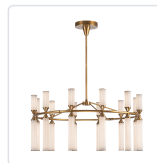

EDWIN CH348038

FIXTURE DIMENSIONS	D37-1/2" x H17-5/8"
LIGHT SOURCE	LED with DC Driver
WATTAGE	118W
TOTAL LUMENS	8640lm
DELIVERED LUMENS	7450lm*
VOLTAGE	120V
COLOR TEMPERATURE	3000K
CRI (RA)	90CRI
DIMMABLE	Yes, TRIAC or ELV Dimmer (Not Included)
GLASS DETAILS	Frosted Ribbed Glass
MATERIAL	Steel
ROD LENGTH	46" Max (3x12" + 1x6" + 1x4")
WIRE LENGTH	144"
MINIMUM HANG HEIGHT	26"
SLOPED CEILING ADAPTABLE	No
CEC TITLE 24 JA8	Yes, JA8-2022
ILLUMINATION DIRECTION	Up/Down
LOCATION	Dry
CANOPY DIMENSIONS	D7-7/8" x H4-5/8"
PAINT FINISH	UB01; VB01;

[D - Diameter, L - Length, W - Width, H - Height, E - Extension]

AVAILABLE FINISHES:

CH348038VBFR

Vintage
Brass/Frosted
Ribbed Glass

CH348038UBFR

Urban
Bronze/Frosted
Ribbed Glass

*For complete warranty terms, please visit: www.aloralighting.com/warranty